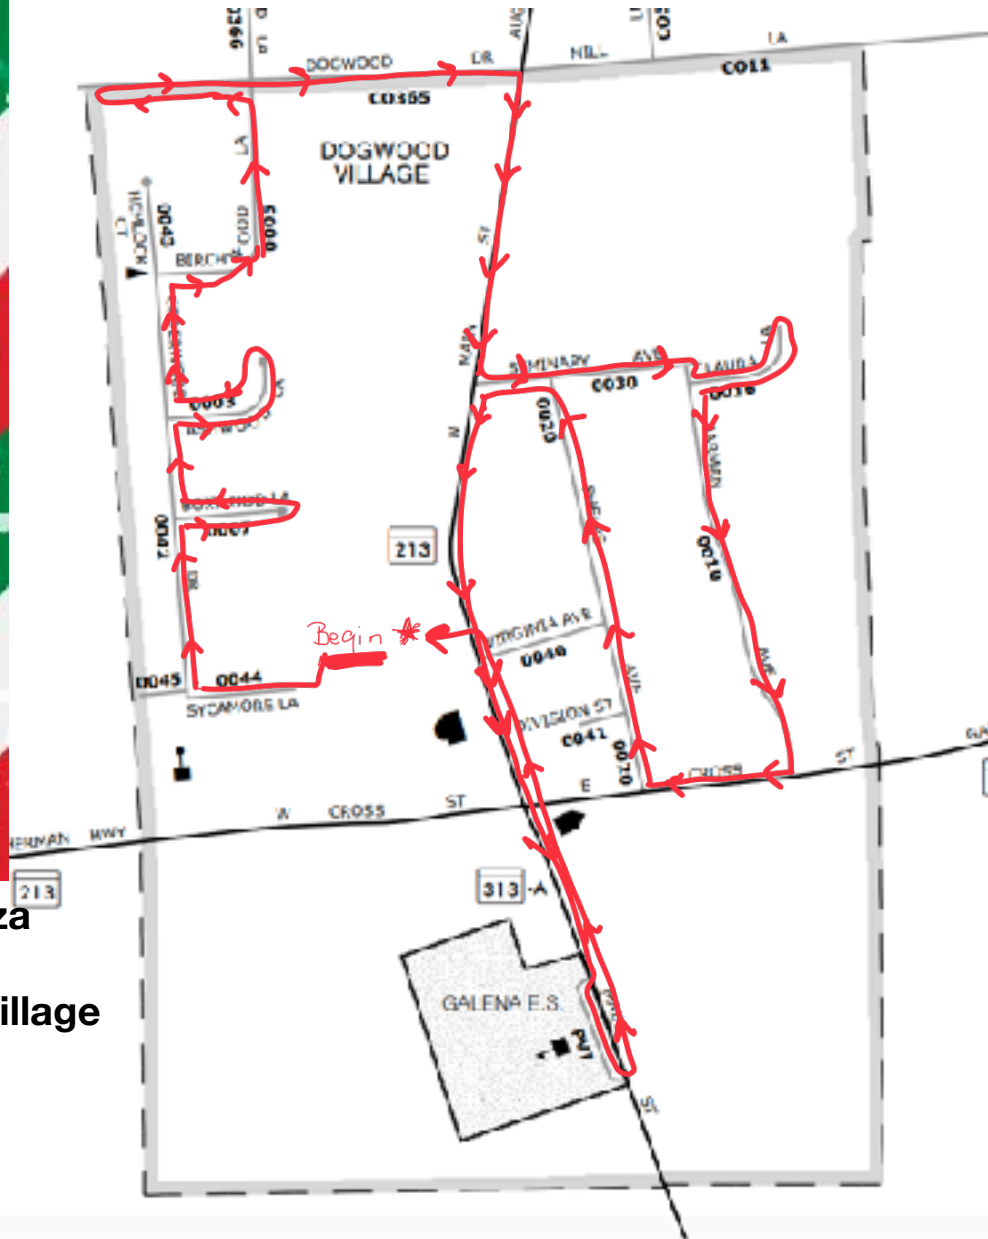

Proposed Christmas Caroling Route

5:00 - Begin in Dogwood Plaza

Go through all of Dogwood Village

South on Main Street

Turn left on Seminary

Turn left on Laura Lane

Go South on Jarman Avenue

Turn Right on Cross Street

Turn Right on Phelps Avenue

Turn Left on Seminary and then

Head South on Main Street - continue through the

traffic light - and turn around at the Galena Elementary

School

Head North on Main Street

and return to Plaza