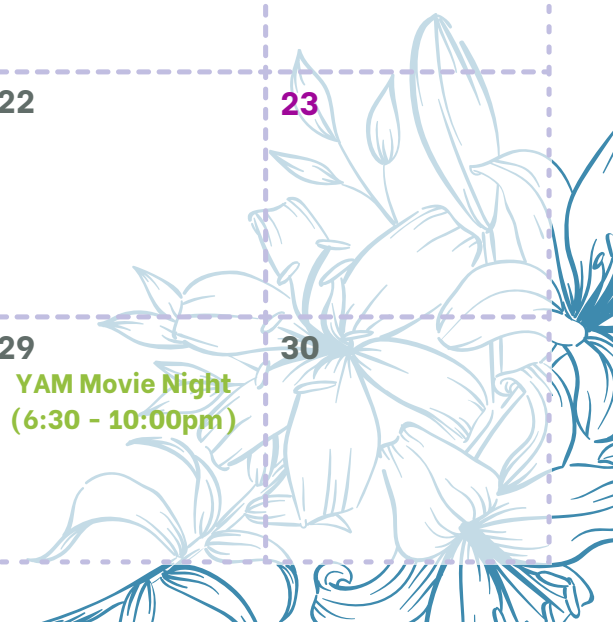

# JANUARY 2024

SUN	MON	TUE	WED	THU	FRI	SAT
	1	2 Commitment (6-7pm)	3 Life Support (6:30-7:30pm)	4 Virtue (6-7pm)	5	6 YAM Service (5-6pm) Prayer (6-7pm)
7 Board Meeting	8	9 Commitment (6-7pm)	10	11 Virtue (6-7pm)	12	13
14	15	16 Commitment (6-7pm)	17	18 Virtue (6-7pm)	19	20 YAM Service (5-6pm) Prayer (6-7pm)
21	22	23 Commitment (6-7pm)	24	25 Virtue (6-7pm)	26	27
28 Remembrance Service!	29	30 Commitment (6-7pm)	31 Life Club (12-3pm)			

# FEBRUARY 2024

SUN	MON	TUE	WED	THU	FRI	SAT
				1 Virtue (6-7pm)	2	3 YAM Service (5-6pm) Prayer (6-7pm)
4 Board Meeting	5	6 Commitment (6-7pm)	7 Life Support (6:30-7:30pm)	8 Virtue (6-7pm)	9	10 YAM Ultimate Overnighter (12pm-12am) 🕶️
11 🕶️	12	13 Commitment (6-7pm)	14	15 Virtue (6-7pm)	16 Marriage Date Night (9am-2pm) ❤️	17 YAM Service (5-6pm) Prayer (6-7pm)
18	19	20 Commitment (6-7pm)	21	22 Virtue (6-7pm)	23	24
25	26	27 Commitment (6-7pm)	28 Life Club (12-3pm)	29 Virtue (6-7pm)		

# MARCH 2024

SUN	MON	TUE	WED	THU	FRI	SAT
					1	2 YAM Service (5-6pm) Prayer (6-7pm)
3 Board Meeting	4	5 Commitment (6-7pm)	6 Life Support (6:30-7:30pm)	7 Virtue (6-7pm)	8	9
10	11	12 Commitment (6-7pm)	13	14 Virtue (6-7pm)	15	16 YAM Service (5-6pm) Prayer (6-7pm)
17	18	19 Commitment (6-7pm)	20	21 Virtue (6-7pm)	22	23
24 Leadership Meeting	25	26 Commitment (6-7pm)	27 Skate Night (12-3pm)	28 Virtue (6-7pm)	29 YAM Movie Night (6:30 - 10:00pm)	30
31 Annual Business Meeting!						